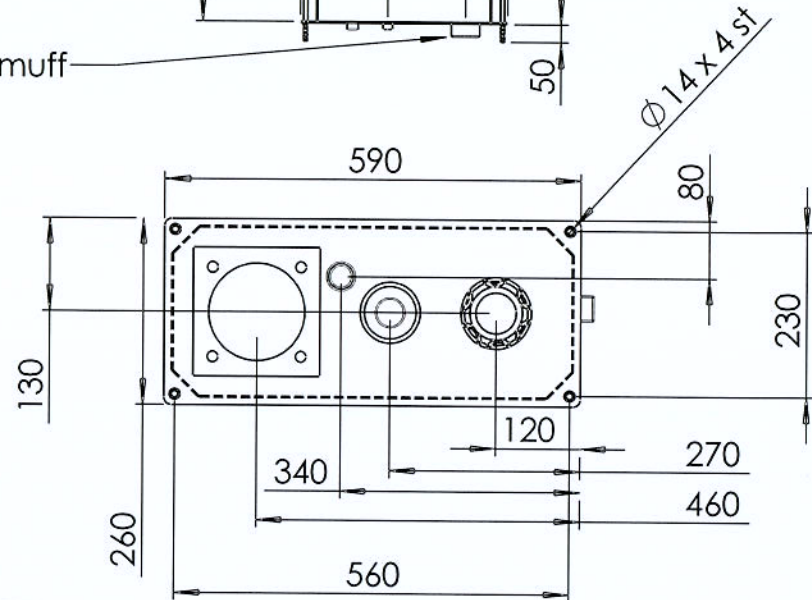

This document must not be copied without our written permission and the contents thereof must not be imparted to a third party nor be used for any unauthorized purpose. Contravention will be prosecuted. New Time AB

	Tolerances, if not indicated, according to: ISO 13920-C		Material Material RF 2333, svep 2,5mm, gavel 5 mm			
	Design.	Drawn B.B.	Date 110914	Format A4	Scale 1:20	
	Description			Mass (g)	Revision	
			Drawing nr H-tank 21024	Sheet 1(1)