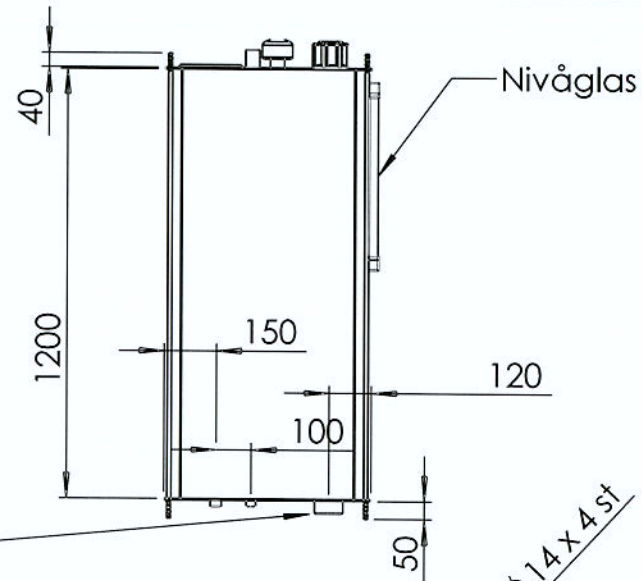

This document must not be copied without our written permission and the contents thereof must not be imparted to a third party nor be used for any unauthorized purpose. Contravention will be prosecuted. New Time AB

	Tolerances, if not indicated, according to: ISO 13920-C		Material Material RF 2333, svep 2,5mm, gavel 5 mm			
	Design.	Drawn B.B.	Date 110914	Format A4	Scale 1:20	
	Description			Mass (g)	Revision	
			Drawing nr H-tank 21024	Sheet 1(1)