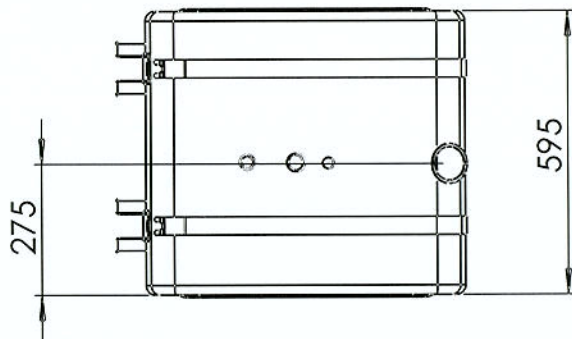

Note	Modified from	Date	Approved
------	---------------	------	----------

	Tolerances, if not indicated, according to: ISO 13920-C		Material: RFS 2333, tj 2 mm		
	Design:	Drawn: B.B.	Date: 120921	Format: A4	Scale: 
	Description: 2 st RFS Konsol Krima 1 st spännbandsats			Tank Scania mod 3	
			Drawing nr: Diesel tank 22350		