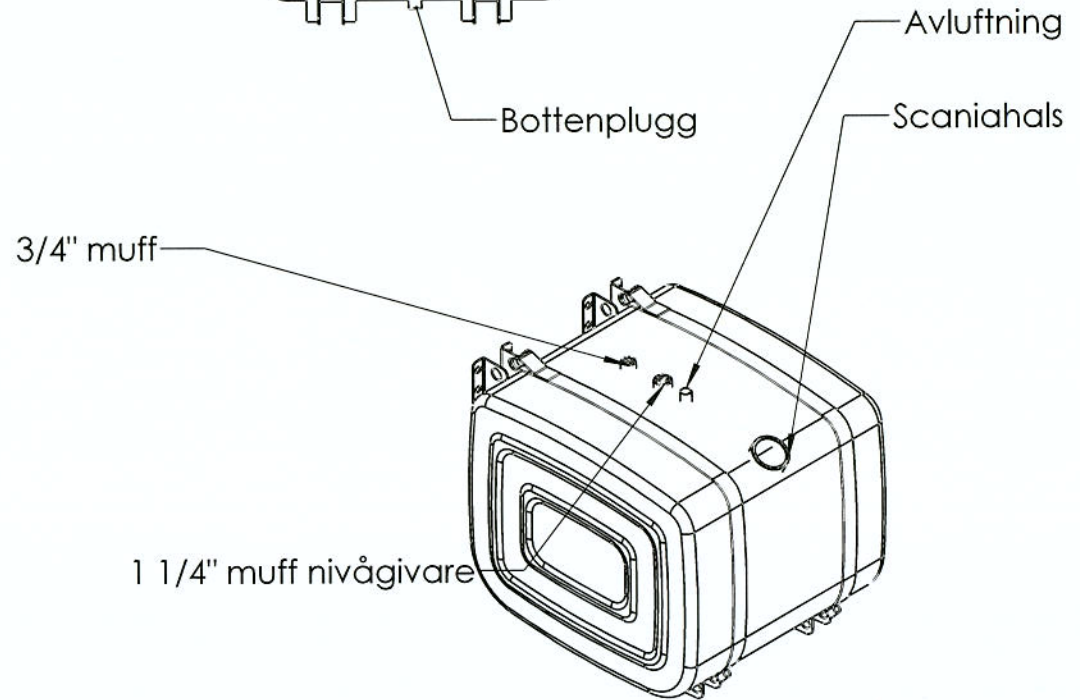

Note	Modified from	Date	Approved
------	---------------	------	----------

	Tolerances, if not indicated, according to: ISO 13920-C		Material: RFS 2333, tj 2 mm		
	Design:	Drawn: B.B.	Date: 120921	Format: A4	Scale: 
	Description: 2 st RFS Konsol Krima 1 st spännbandsats			Tank Scania mod 3	
			Drawing nr: Diesel tank 22350		